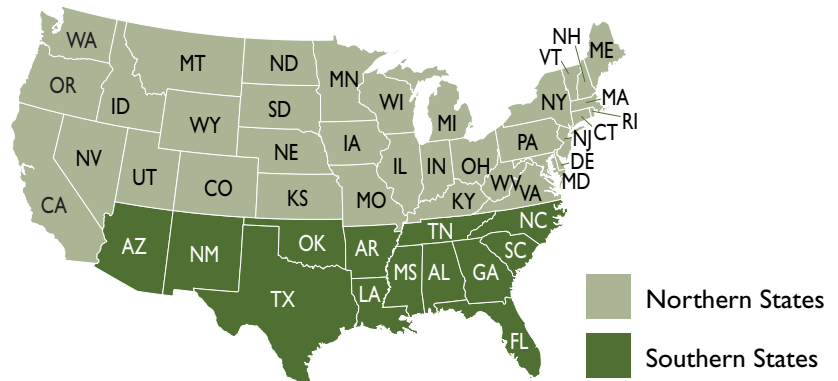

SUPERNOVA®

PW
PROVEN
WINNERS®

Super Savings!

Get Flat Rate Shipping of
$1.99/tray with an order
of Supernova® Liners *(limited weeks)*

*Experience the advantages of growing Supernova® liners for yourselves!
We're offering these special savings on shipping costs:*

$1.99/tray shipping

for the entire order when it includes at least one tray of Supernova® liners!

This offer is good for the following weeks:

Northern states —

Week 16 – Product to finish for peak weeks (mid-late May)
Receive your product the week after Easter

Southern states —

Week 4 – Product to finish for early season sales
Week 14 – Product to finish for late season add-on sales
Week 16 – Product to finish for late season add-on sales

Save even more money

by booking before October 15 to get the 2% Early Order Discount

Ordering guidelines: All orders must include Supernova® trays. Ship weeks cannot be changed once the order is placed. Orders can ship via any current Four Star shipping method. Full box pricing will be charged for shipping partial boxes. Offer available while supplies last. Promotional offer subject to change without notice.

More details on Supernova® on Page 2 >>>

www.pwfourstar.com | 734.654.6420